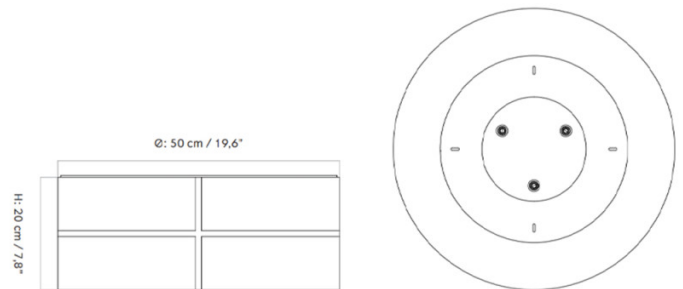

## PRODUCT SPECIFICATION

**Light Source:** 3 x Max 60W E27 (excluded)

**IP Code:** 20

**Dimming:** Dimmable via mains phase dimming.

**Dimensions:** Ø50cm  
Depth: 20cm

**For all sales and technical enquiries, please contact:**