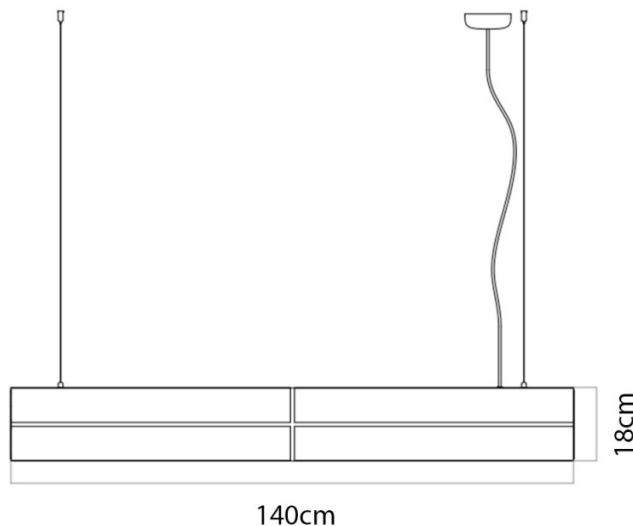

PRODUCT SPECIFICATION

Light Source: 16W, 2700K, 380 Lumens

IP Code: 20

Dimming: Dimmable via mains phase dimming.

Dimensions: Width: 140cm
Body Height: 18cm
Maximum Cable Length: 400cm

For all sales and technical enquiries, please contact: