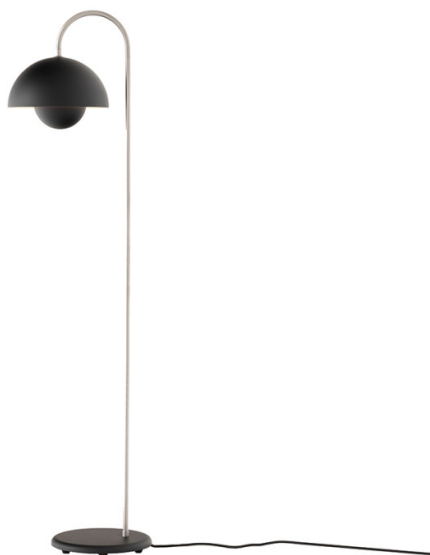

&Tradition Flowerpot VP12 Floor Lamp

LA6948/F

SOURCE: <https://www.davidvillagelighting.co.uk/product/Tradition-Flowerpot-VP12-Floor-Lamp/10001941>

PRODUCT DESCRIPTION

Designer: Verner Panton

&Tradition Flowerpot VP12 Floor Lamp

A 2024 addition to the [&Tradition Flowerpot collection](#), the VP12 Floor Lamp is a minimalistic yet striking lighting solution. A design by Verner Panton, this range of lights has become a prominent feature in Danish design - and the VP12 will be no different, offering sleek and elegant aesthetics and a cosy ambience.

The iconic flowerpot lamp head is prominent, boasting two metal hemispheres, one twice the size of the other, reflecting the lighting output and serving as diffusers for the concealed light source. The result is a diffused but functional downlight that can expertly illuminate hallways, living areas, dining spaces or even bedrooms. Available in four contemporary finishes, it can be displayed individually or alongside other designs in the collection.