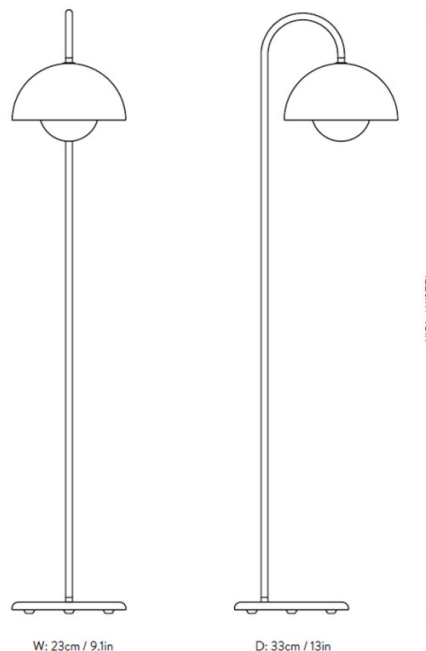

A 2024 addition to the [&Tradition Flowerpot collection](#), the VP12 Floor Lamp is a minimalistic yet striking lighting solution. A design by Verner Panton, this range of lights has become a prominent feature in Danish design - and the VP12 will be no different, offering sleek and elegant aesthetics and a cosy ambience.

The iconic flowerpot lamp head is prominent, boasting two metal hemispheres, one twice the size of the other, reflecting the lighting output and serving as diffusers for the concealed light source. The result is a diffused but functional downlight that can expertly illuminate hallways, living areas, dining spaces or even bedrooms. Available in four contemporary finishes, it can be displayed individually or alongside other designs in the collection.

PRODUCT SPECIFICATION

Light Source: 1 x Max 6W LED E27 (excluded)

IP Code: 20

Dimming: In-line on/off switch on the cable.

Dimensions: Height: 122cm
Width: 23cm
Depth: 33cm
Cable Length: 350cm

For all sales and technical enquiries, please contact: