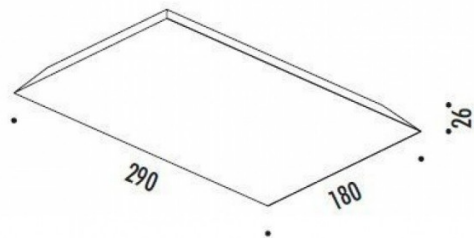

## PRODUCT SPECIFICATION

**Light Source:** 26W, 3000K, 2400 Lumens

**IP Code:** 20

**Dimming:** Non-Dimmable.

**Dimensions:** Length: 29cm  
Depth: 18cm  
Width: 2.6cm

**For all sales and technical enquiries, please contact:**