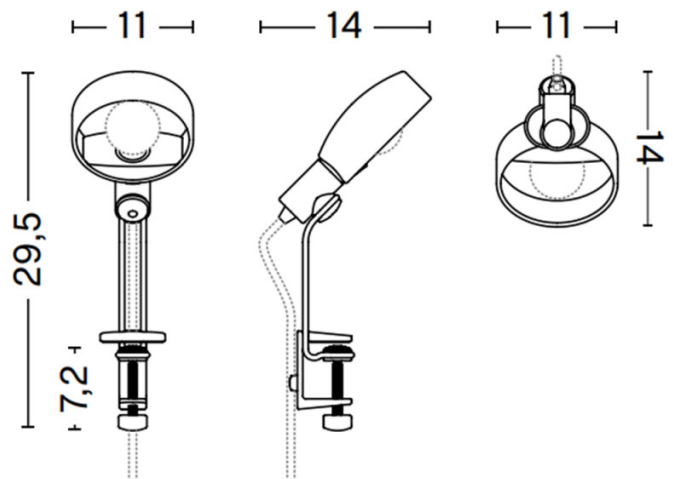

### HAY Cupola Clip Lamp

A sleek and minimalistic design by John Tree, the HAY Cupola Clip Lamp provides focused directional lighting, whilst taking up little space. The slender frame houses a rounded lamp head that can be rotated 360° and a clamp base that allows you to save space on your desktop without having to sacrifice functionality. Cupola is crafted from durable aluminium with a natural anodised finish, adding an industrial touch to your space whilst exploring the possibilities of providing optimal movement using minimal mechanisms.

The Cupola Clip Lamp is an excellent addition to an office or workspace, while also working beautifully as a reading light in living rooms and bedrooms. It can also be attached to shelves or bookcases to create distinctive accent lighting. An in-line on/off switch makes the light easy to control, while the rotatable head lets you choose between direct and indirect illumination.

## PRODUCT SPECIFICATION

**Light Source:** 1 x Max 8W E14 LED (Excluded)

**IP Code:** 20

**Dimming:** In-line on/off switch on the cable.

**Dimensions:** Head: Ø11cm  
Height: 29.5cm  
Depth: 14cm  
Cable Length: 200cm