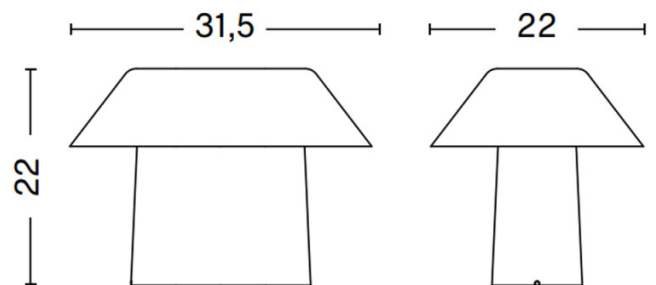

PRODUCT SPECIFICATION

Light Source: 8W, 2700K, 380 Lumens

IP Code: 20

Dimming: In-line dimmer on the cable.

Dimensions: Height: 22cm
Width: 31.5cm
Depth: 22cm
Cable Length: 200cm

For all sales and technical enquiries, please contact: