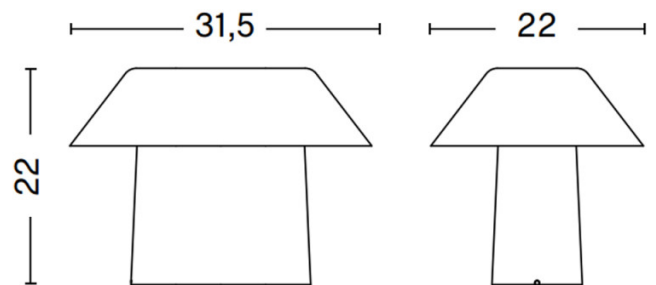

PRODUCT SPECIFICATION

Light Source: 8W, 2700K, 380 Lumens

IP Code: 20

Dimming: In-line dimmer on the cable.

Dimensions: Height: 22cm
Width: 31.5cm
Depth: 22cm
Cable Length: 200cm

For all sales and technical enquiries, please contact: