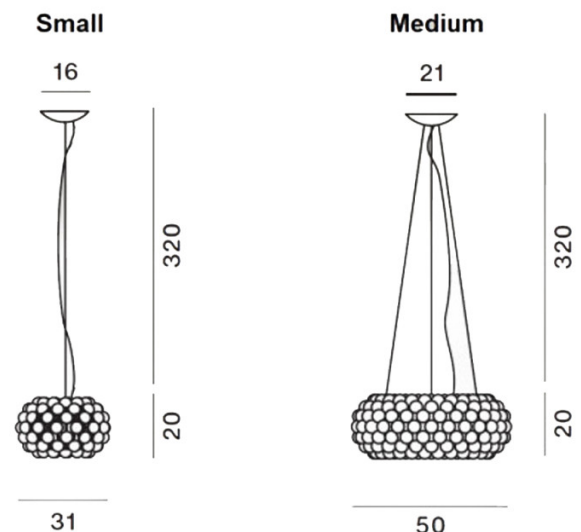

PRODUCT SPECIFICATION

Light Source: **Small** - 7W, 2700K, 1000 lumens
Medium - 23W, 2700K, 3200 lumens

IP Code: 20

Dimming: Non-dimmable
or
Dimmable via Push to Make or Dali dimming systems only. Please consult your electrician, additional wiring may be required.

Dimensions: Small
Ø31cm
Shade Height: 20cm
Ceiling Canopy: Ø16cm

Medium
Ø50cm
Shade Height: 20cm
Ceiling Canopy: Ø21cm

Cable Length: 320cm

For all sales and technical enquiries, please contact:

+44 (0)114 263 4266