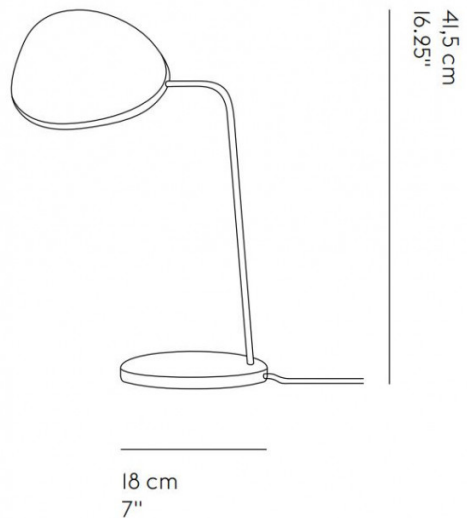

PRODUCT SPECIFICATION

Light Source: 8W, 2700K, 370 Lumens

IP Code: 20

Dimming: Integrated dimmer on the product.

Dimensions: Shade: 15.5cm x 18.5cm
Height: 41.5cm
Base Width: 18cm
Cable Length: 180cm

15,5 x 18,5 cm
6"x7.25"