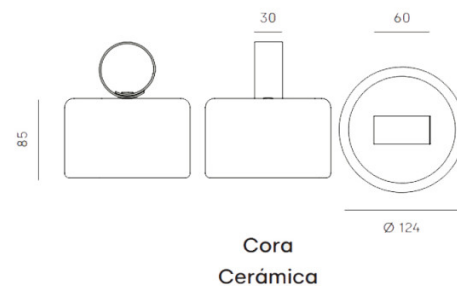

PRODUCT SPECIFICATION

- Light Source:** 3W, 3000K, 700 Lumens
- IP Code:** 65
- Dimming:** Integrated dimmer on the product.
- Dimensions:** Shade: Ø13.4cm
Shade Height: 8.5cm
Charging Cable: 300cm

For all sales and technical enquiries, please contact: