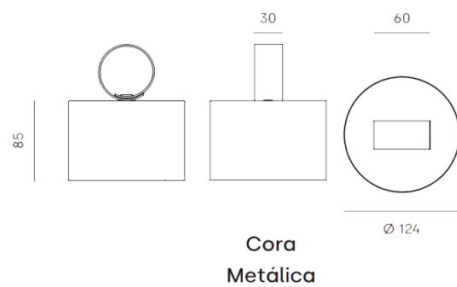

PRODUCT SPECIFICATION

- Light Source:** 3W, 3000K, 700 Lumens
- IP Code:** 65
- Dimming:** Integrated dimmer on the product.
- Dimensions:** Shade: Ø13.4cm
Shade Height: 8.5cm
Charging Cable: 300cm

For all sales and technical enquiries, please contact: