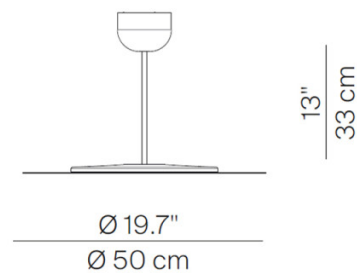

## PRODUCT SPECIFICATION

**Light Source:** 37W, 2700K, 3393 Lumens

**IP Code:** 20

**Dimming:** Dimmable via mains phase dimming.

**Dimensions: Small:** Ø50cm

**Large:** Ø85cm

Drop Height: 33cm

Small: