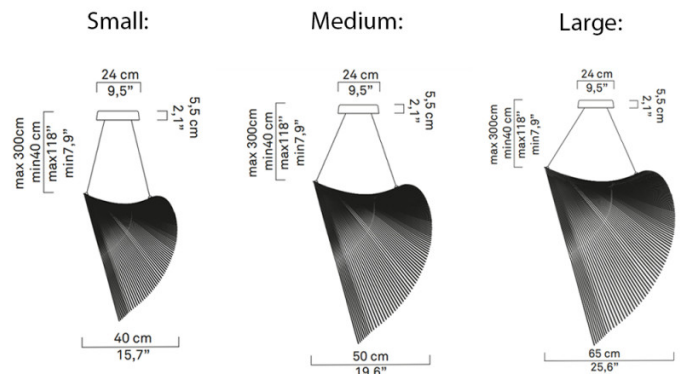

## PRODUCT SPECIFICATION

**Light Source:** **Small:** 25W, 2700K, 1437 Lumens  
**Medium:** 32W, 2700K, 1603 Lumens  
**Large:** 40W, 2700K, 2052 Lumens

**IP Code:** 20

**Dimming:** Dimmable via mains phase dimming.

**Dimensions: Small:**  
 Ø60cm  
 Depth: 40cm

**Medium:**  
 Ø80cm  
 Depth: 50cm

**Large:**  
 Ø100cm  
 Depth: 65cm

Minimum Drop Height: 40cm  
 Maximum Drop Height: 300cm  
 Ceiling Canopy: Ø24cm

**For all sales and technical enquiries, please contact:**