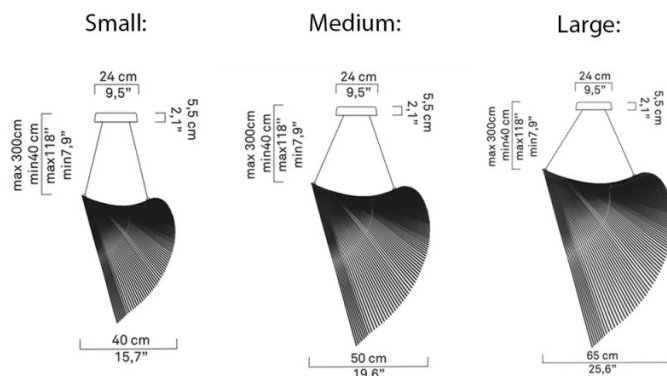

Illan appears to float in the air and its lightweight silhouette makes a statement whilst remaining unobtrusive, the result is a calming installation and thanks to the integrated LEDs, this luminaire provides a calming illumination which is evenly diffused and easy to dim. Available in three sizes, the Luceplan Illan can be installed independently or in clusters of varying sizes for a dramatic display.

PRODUCT SPECIFICATION

Light Source: **Small:** 25W, 2700K, 1437 Lumens
Medium: 32W, 2700K, 1603 Lumens
Large: 40W, 2700K, 2052 Lumens

IP Code: 20

Dimming: Dimmable via mains phase dimming.

Dimensions: Small:
 Ø60cm
 Depth: 40cm

Medium:
 Ø80cm
 Depth: 50cm

Large:
 Ø100cm
 Depth: 65cm

Minimum Drop Height: 40cm
 Maximum Drop Height: 300cm
 Ceiling Canopy: Ø24cm

For all sales and technical enquiries, please contact:

+44 (0)114 263 4266