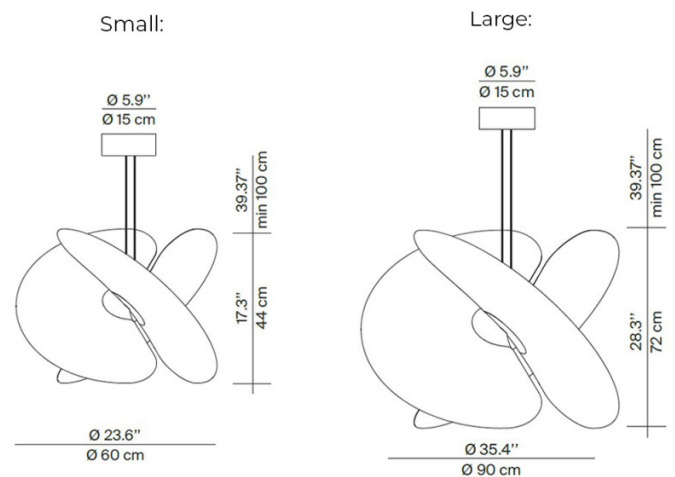

## PRODUCT SPECIFICATION

**Light Source:** **Small:** 28W, 2700K, 1230 Lumens  
**Large:** 54W, 2700K, 2460 Lumens

**IP Code:** 20

**Dimming:** Dimmable via mains phase dimming.

**Dimensions: Small:**  
Ø60cm  
Body Height: 44cm

**Large:**  
Ø90cm  
Body Height: 72cm

Minimum Drop Height: 100cm  
Maximum Drop Height: 500cm  
Ceiling Canopy: Ø15cm

**For all sales and technical enquiries, please contact:**

+44 (0)114 263 4266

[info@davidvillagelighting.co.uk](mailto:info@davidvillagelighting.co.uk)