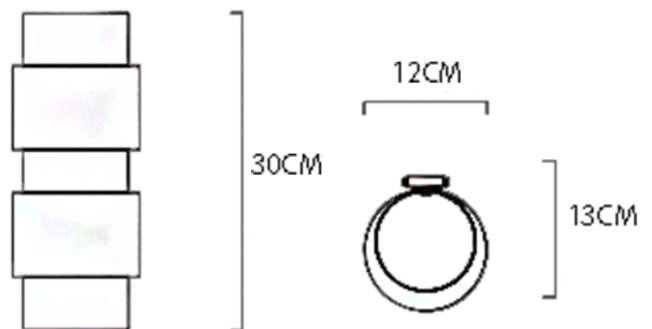

PRODUCT SPECIFICATION

Light Source: 2x Max 25W, G9 Halogen (Excluded)

IP Code: 20

Dimming: Dimmable via mains phase dimming

Dimensions: Height: 30cm
Depth: 13cm
Width: 12cm

For all sales and technical enquiries, please contact: