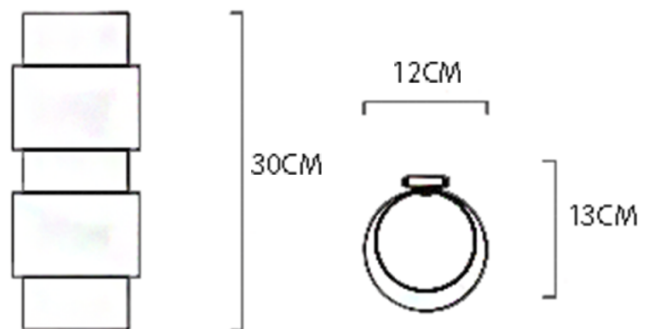

CTO Lighting Ring Wall Light

LA11039/W

SOURCE: <https://www.davidvillagelighting.co.uk/product/CTO-Lighting-Ring-Wall-Light/10001840>

PRODUCT DESCRIPTION

Designer: CTO Lighting

CTO Lighting Ring Wall Light

PRODUCT SPECIFICATION

- Light Source:** 2x Max 2.3W LED G9 (Excluded)
- IP Code:** 20
- Dimming:** Dimmable via mains phase dimming
- Dimensions:** Height: 30cm
Depth: 13cm
Width: 12cm

For all sales and technical enquiries, please contact: