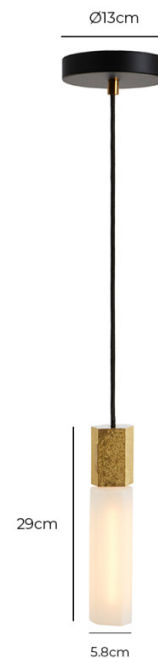

tala.

Tala Basalt Pendant

LA11038

SOURCE: <https://www.davidvillagelighting.co.uk/product/Tala-Basalt-Pendant/10001832>

PRODUCT DESCRIPTION

Designer: Tala Lighting

Tala Basalt Pendant

The Tala Basalt Pendant draws inspiration from the thousands of basalt columns found along the Giants Causeway in Northern Ireland. With a focus on its materials, this pendant light is crafted from cast brass or wax cast stainless steel with a mouth-blown borosilicate glass bulb. The abstract hexagonal shape of the pendant adds a playful yet elegant touch to your interior and the ambient light it provides will create a stunning atmosphere. Featuring optimised technology for smooth dimming, the Tala Basalt allows you to easily personalise the atmosphere of your room depending on your needs.

The Basalt Pendant is a beautiful lighting solution for modern residential and commercial spaces, a perfect accompaniment in bedrooms, kitchens, restaurants, hotels and above shop counters. The pendant can be displayed individually or in multiples, similarly for larger spaces that require a more dramatic installation, the Tala Basalt is available as a [Trio](#) or a [Cluster of Nine](#).

PRODUCT SPECIFICATION

Light Source: 1 x Max 5W E27 LED (included)

IP Code: 20

Dimming: Dimmable via mains phase dimming.

Dimensions: Body Height: 29cm
Body Width: 5.8cm
Cable Length: 400cm
Ceiling Canopy: Ø13cm