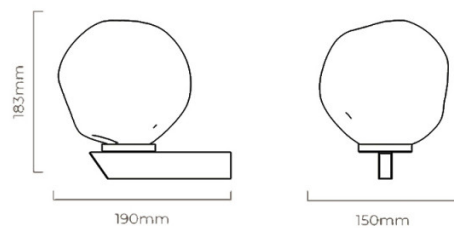

PRODUCT SPECIFICATION

Light Source: 1x Max 4.5W LED E14 (Excluded)

IP Code: 20

Dimming: Dimmable via mains phase dimming

Dimensions: Height: 18.3cm
Length: 19cm
Shade: Ø15cm

For all sales and technical enquiries, please contact: