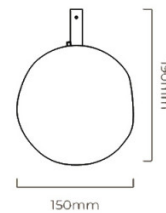

PRODUCT SPECIFICATION

Light Source: 1x Max 4.5W LED E14 (Excluded)

IP Code: 20

Dimming: Dimmable via mains phase dimming

Dimensions: Height: 18.3cm
Length: 19cm
Shade: Ø15cm

For all sales and technical enquiries, please contact: