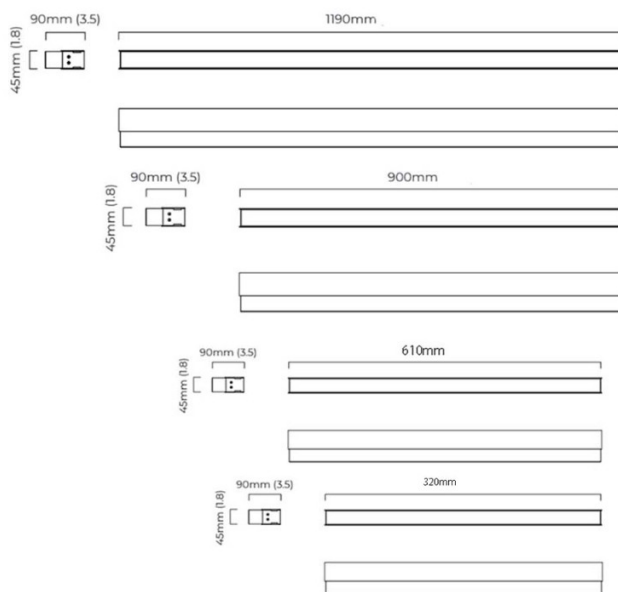

Please Note: Due to the natural variations in the glass diffuser, the light output of each product will vary.

PRODUCT SPECIFICATION

Light Source: 300 - 8W, 2700K
600 - 16W, 2700K
900 - 24W, 2700K
1200 - 32W, 2700K

IP Code: 44

Dimming: Dimmable via mains phase dimming

Dimensions: **300**
Height: 4.5cm
Length: 32cm
Depth: 9cm
600
Height: 4.5cm
Length: 61cm
Depth: 9cm
900
Height: 4.5cm
Length: 90cm
Depth: 9cm
1200
Height: 4.5cm
Length: 32cm
Depth: 9cm