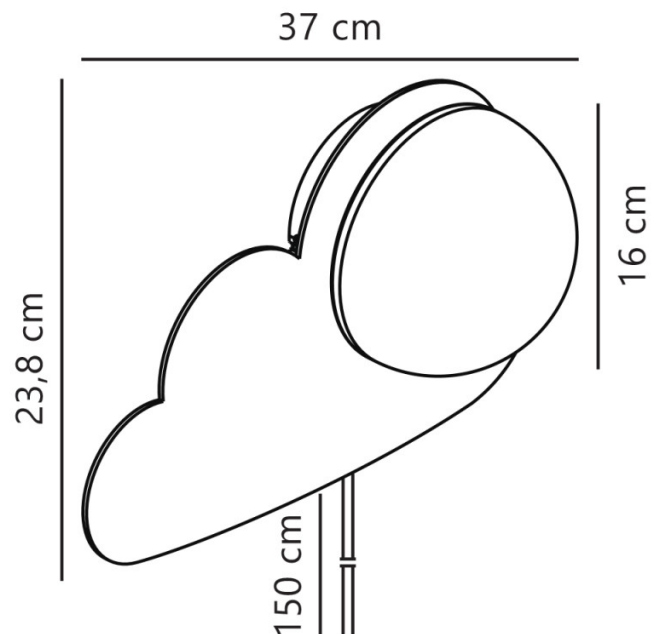

Please Note: This wall light features a cable and plug, so will need to be installed near a socket.

PRODUCT SPECIFICATION

Light Source: 1 x Max 25W E14 (excluded)

IP Code: 20

Dimming: In-line on/off switch on the cable.

Dimensions: Height: 23.8cm
Width: 37cm
Cable Length: 150cm

For all sales and technical enquiries, please contact:

+44 (0)114 263 4266

info@davidvillagelighting.co.uk

www.davidvillagelighting.co.uk