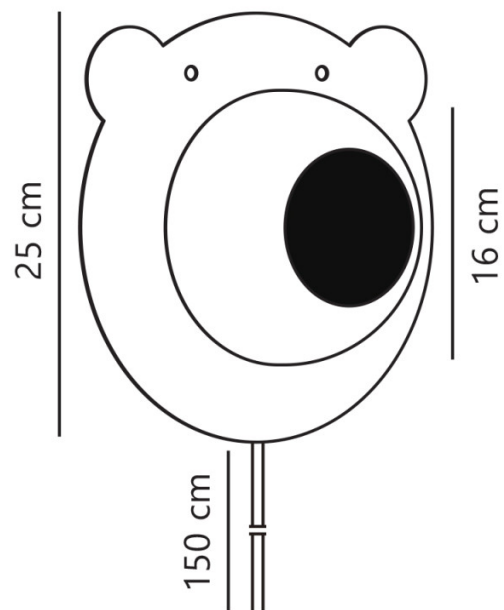

nordlux®

Nordlux Bruna Bear Wall Light

LA11015

SOURCE: <https://www.davidvillagelighting.co.uk/product/Nordlux-Bruna-Bear-Wall-Light/10001792>

PRODUCT DESCRIPTION

Designer: Nordlux

Nordlux Bruna Bear Wall Light

The Nordlux Bruna Bear Wall Light is a comforting lighting solution, designed specifically for children's rooms. It features a mouth-blown glass diffuser, disguised as the bear's nose, which produces an ambient glow perfect for bedtime reading or as a relaxing nightlight to make your little ones feel safe. Due to the glass in this lamp being created through mouth-blown methods, each Bruna Bear lamp is unique, for example, air bubbles may appear in the glass and the thickness of the glass can also vary.

Please Note: This wall light features a cable and plug, so will need to be installed near a socket.

PRODUCT SPECIFICATION

Light Source: 1 x Max 25W E14 (excluded)

IP Code: 20

Dimming: In-line on/off switch on the cable.

Dimensions: Full Height: 25cm
Diffuser Height: 16cm
Cable Length: 150cm

For all sales and technical enquiries, please contact:

+44 (0)114 263 4266

info@davidvillagelighting.co.uk

www.davidvillagelighting.co.uk