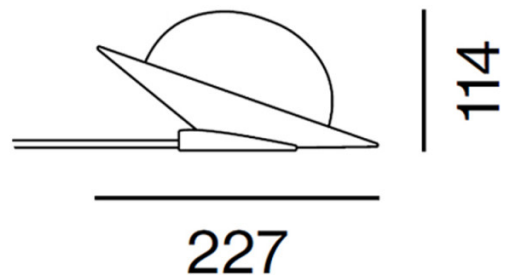

### AGO Alley Table Tilt LED Lamp

AGO Alley Table Tilt LED Lamp was created by designer and architect Jonas Wagell. The Alley Table Tilt LED Lamp is a minimalistic lighting solution that adds bright colour to any location. Available in six bold colourways that can be featured in commercial and residential spaces, each table lamp is constructed from an opaline glass orb attached to a powder-coated aluminium shade. Its rich materials and subtle use of angles seamlessly blend playfulness with sophistication. Add a fun element to your décor with this Alley Table Tilt LED Lamp.

## PRODUCT SPECIFICATION

- Light Source:** 1 x Max 9W G9 LED (excluded)
- IP Code:** 20
- Dimming:** In-line dimming switch on the cable.
- Dimensions:** Width: 22.7cm  
Height: 11.4cm  
Cable Length: 250cm