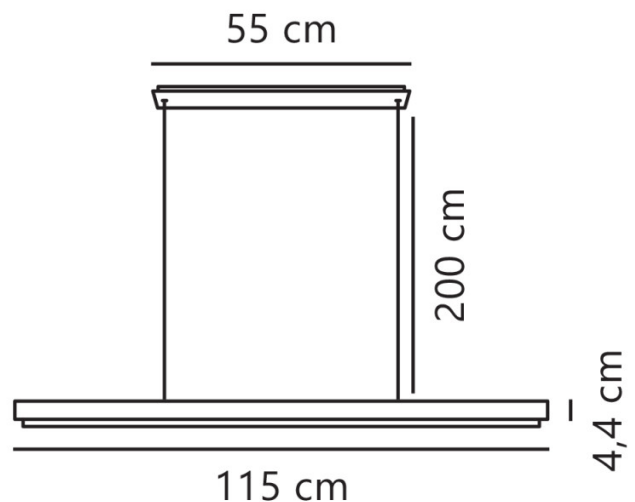

nordlux®

Nordlux Ilgas LED Pendant

LA11012

SOURCE: <https://www.davidvillagelighting.co.uk/product/Nordlux-Ilgas-LED-Pendant/10001786>

PRODUCT DESCRIPTION

Designer: Nordlux

Nordlux Ilgas LED Pendant

The Nordlux Ilgas Pendant is the definition of sleek Scandinavian design, utilising a slender frame, a neutral colour palette and high-quality natural materials. The Ilgas LED Pendant is functional but decorative, with a maximum drop height of 200cm that can be easily adjusted upon installation to fit the needs of your interior. This unobtrusive linear lighting solution is crafted from wood and is fitted with an integrated LED light source, which is projected onto the surface below - the result being a functional downlight that is perfect for above dining tables and kitchen islands.

PRODUCT SPECIFICATION

Light Source: 47W, 3000K, 1800 Lumens

IP Code: 20

Dimming: Dimmable via mains phase dimming.

Dimensions: Length: 115cm
 Body Height: 4.4cm
 Drop Height: 200cm
 Ceiling Canopy Width: 55cm