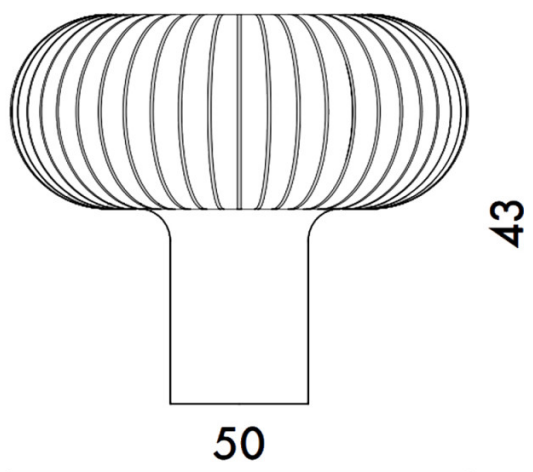

Kartell**Kartell Teresa Table Lamp**

LA11007

SOURCE: <https://www.davidvillagelighting.co.uk/product/Kartell-Teresa-Table-Lamp/10001780>**PRODUCT DESCRIPTION****Designer:** Ferruccio Laviani**Kartell Teresa Table Lamp**

Please Note: This table lamp comes with a cable and plug so must be placed near a socket.

PRODUCT SPECIFICATION**Light Source:** 1 x Max 11W E27 LED (included)**IP Code:** 20**Dimming:** In-line dimmer included on the cable.**Dimensions:** Height: 43cm
Width: 50cm
Cable Length: 150cm