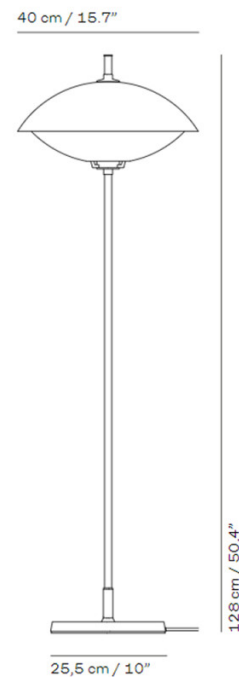

FRITZ HANSEN

Fritz Hansen Clam Floor Lamp

LA10445/F

SOURCE: <https://www.davidvillagelighting.co.uk/product/Fritz-Hansen-Clam-Floor-Lamp/10001772>

PRODUCT DESCRIPTION

Designer: Ahm & Lund

Fritz Hansen Clam Floor Lamp

PRODUCT SPECIFICATION

Light Source: 1 x Max 40W E27 (excluded)

IP Code: 20

Dimming: In-line on/off switch on the cable.

Dimensions: Shade: Ø40cm
 Height: 128cm
 Base: Ø25.5cm
 Cable Length: 200cm

For all sales and technical enquiries, please contact: