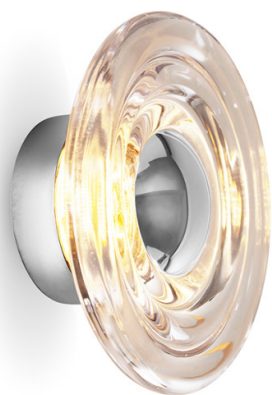

**Tom
Dixon.**

Tom Dixon Press Mini Surface LED Light

LA10442/SL/MINI

SOURCE: <https://www.davidvillagelighting.co.uk/product/Tom-Dixon-Press-Mini-Surface-LED-Light/10001761>

PRODUCT DESCRIPTION

Designer: Tom Dixon

Tom Dixon Press Mini LED Surface Light

A smaller version of the classic [Press Surface Light](#), the Press Mini still provides your space with functional ambient lighting, while remaining unobtrusive. The Tom Dixon Press Mini Surface Light is more compact in size, lighter in weight and designed to be clustered in multiples. The spherical form is crafted from ribbed glass and includes three different coloured metal dome caps - silver, gold and black. The glass diffuses the LED illumination and results in a glare-free warm glow.

The Press Mini Surface is a gorgeous addition to contemporary interiors, especially hallways, kitchens, dining spaces and entryways. It can also assist in optimising commercial settings, especially in hospitality - such as restaurants, bars hotels and reception areas.

The Press Mini Surface is fitted with a silver metal dome cap, with easily attachable/removable gold and black caps in the box.

Please Note: This LED Wall Light comes as 2700K as standard, but a 3000K LED ring offering a brighter glow can be purchased separately. Please [Contact Us](#) for more information and pricing.