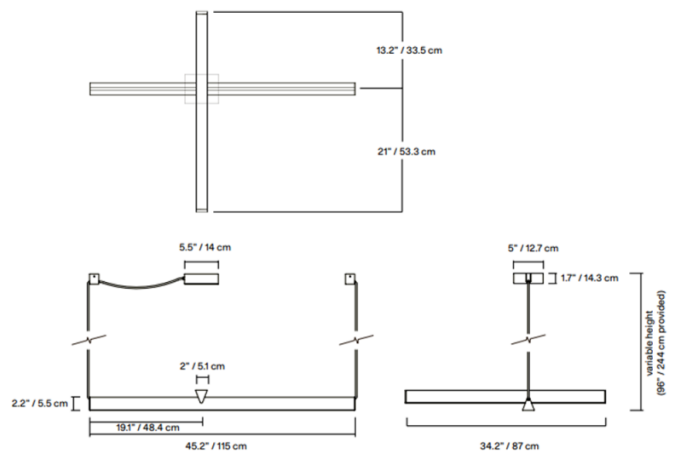

### Lambert & Fils Mile LED Suspension

Lambert & Fils Mile LED Suspension was designed in-house and collaborated on with Guillaume Sasseville. The Mile Suspension provides bright and clear illumination to enhance your space, both upward and downwards. The direct and indirect light are separated by a 90° pivot to allow light to be directed where needed. It is a masterpiece of form and function, blending style and practicality to offer a truly versatile lighting solution for any space. A play on contrasts, Mile is part art installation and part utilitarian light. The use of linear LED technology and the cords clamped into the structure add to the weightless, almost levitating feel of the lamp.

## PRODUCT SPECIFICATION

**Light Source:** 40W, 3000K, 3191 Lumens

**IP Code:** 20

**Dimming:** Dimmable via mains phase dimming.

**Dimensions:** Length: 115cm  
Height: 5.5cm  
Width: 87cm  
Cable Length: 244cm