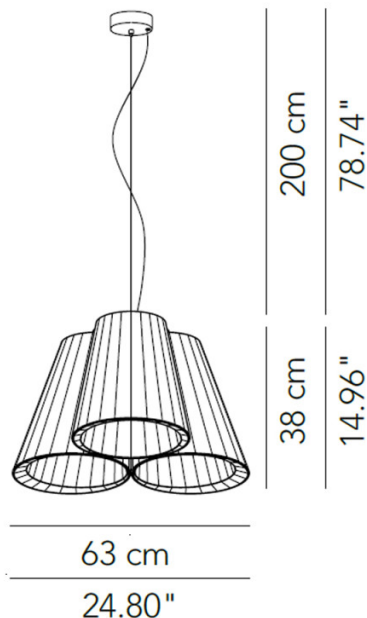

**CLEARANCE
OFFERS**

LA4949/CLEAR

Modoluce Florinda 3 Pendant CLEARANCE EX-DISPLAY

SOURCE: <https://www.davidvillagelighting.co.uk/product/Modoluce-Florinda-3-Pendant-CLEARANCE-EX-DISPLAY/10001744>

PRODUCT DESCRIPTION

Modoluce Florinda 3 Suspension

Ex-Display, boxed in B-Grade non original packaging. Some slight marks to the shade. See images for exact condition.

1 x Red Available.

The Modoluce Florinda 3 Suspension is a timeless design which produces a functional downlight on the surface below. It utilises a hand-folded pleated fabric shade designed to resemble a flower shape, adding a burst of spring in your interior. Suspended between retro and contemporary charm, the Florida is an important piece that adds a unique ambience to your environment. The hand-wrapped conical lampshades are joined together in a cluster, fitted onto a metal frame.

PRODUCT SPECIFICATION

Light Source: 3 x Max 70W E27 (excluded)

IP Code: 20

Dimming: Dimmable via mains phase dimming.

Dimensions: Shade: Ø63cm
Shade Height: 38cm
Drop Height: 140cm

For all sales and technical enquiries, please contact: