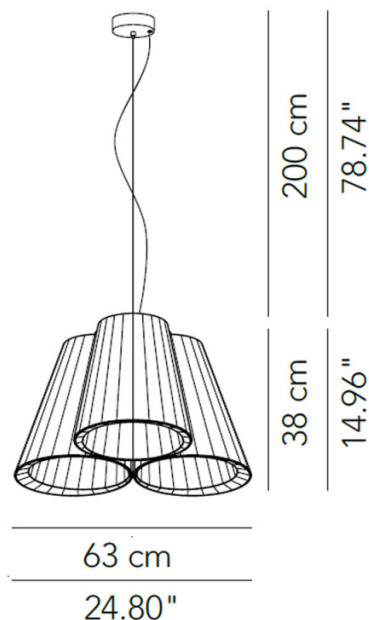

**CLEARANCE
OFFERS**

LA4949/CLEAR

Modoluce Florinda 3 Pendant CLEARANCE EX-DISPLAY

SOURCE: <https://www.davidvillagelighting.co.uk/product/Modoluce-Florinda-3-Pendant-CLEARANCE-EX-DISPLAY/10001744>

PRODUCT DESCRIPTION

Modoluce Florinda 3 Suspension

Ex-Display, boxed in B-Grade non original packaging. Some slight marks to the shade. See images for exact condition.

1 x Red Available.

The Modoluce Florinda 3 Suspension is a timeless design which produces a functional downlight on the surface below. It utilises a hand-folded pleated fabric shade designed to resemble a flower shape, adding a burst of spring in your interior. Suspended between retro and contemporary charm, the Florida is an important piece that adds a unique ambience to your environment. The hand-wrapped conical lampshades are joined together in a cluster, fitted onto a metal frame.

PRODUCT SPECIFICATION

Light Source: 3 x Max 70W E27 (excluded)

IP Code: 20

Dimming: Dimmable via mains phase dimming.

Dimensions: Shade: Ø63cm
Shade Height: 38cm
Drop Height: 140cm

For all sales and technical enquiries, please contact: