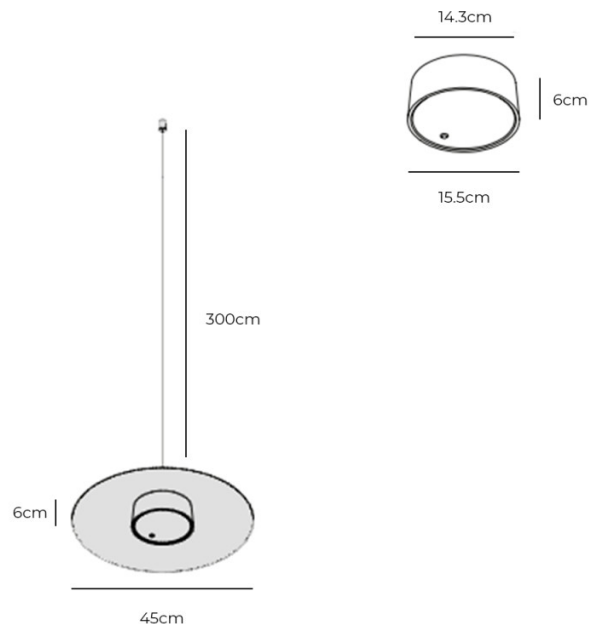

## PRODUCT SPECIFICATION

- Light Source:** 5W 3000K 345 Lumens
- IP Code:** 20
- Dimming:** Integrated on/off dimmer on the product
- Dimensions:** Shade: Ø45cm  
Depth: 6cm  
Drop height: 300cm  
Charger Cable: 80cm