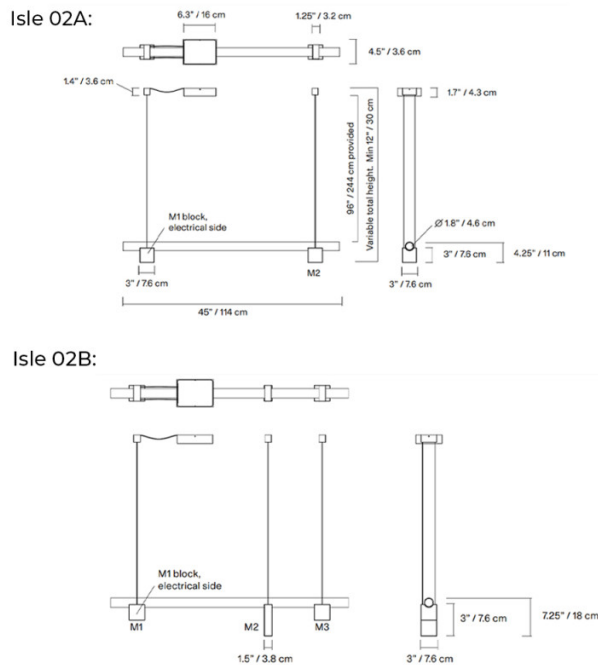

Dali dimming is available upon request and the colour temperature can be manually adjusted after installation. Please [contact us](#) for more information.

PRODUCT SPECIFICATION

Light Source: 35W, 2700K, 1877 Lumens
IP Code: 20
Dimming: Dimmable via 0-10V/Mains Phase/Dali dimming systems. Please consult your electrician, additional wiring may be required on-site.

Dimensions: Isle 02A:
 Width: 114cm
 Depth: 7.6cm
 Body Height: 11cm

Isle 02B:
 Width: 114cm
 Depth: 7.6cm
 Body Height: 18cm

Minimum Drop Height: 30cm
 Maximum Drop Height: 224cm

For all sales and technical enquiries, please contact: