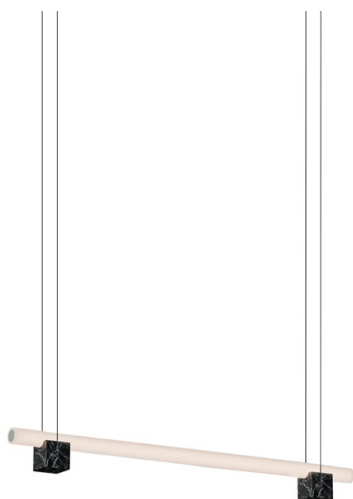

PRODUCT DESCRIPTION

Designer: Zoë Mowat

Lambert & Fils Isle 02 LED Suspension

Released in 2023, the Lambert & Fils Isle Suspension is a sculptural lighting solution, designed by ZOE Mowat. Minimalistic but technologically advanced, the Isle features a sandblasted and frosted tubular glass diffuser which houses an LED module, this tube sits atop multiple solid-stone and aluminium pedestals and is suspended in mid-air - granting the illusion of a bridge of light. The marble used for the Isle suspension is sourced from Portugal and is available in six inviting finishes, similarly, the blocks can also be supplied in polished aluminium. The location of the blocks can be manoeuvred along the diffuser, with the one on the left-hand side remaining in place to house the electrical components.

With the Isle LED Suspension, you can easily create a customised installation but the brand also supplies several pre-configured designs. The lighting solution can be installed singularly or in larger configurations, in clusters or atop each other for areas with higher ceilings such as stairwells. Isle provides an evenly diffused illumination, with a stripped-back but not simplistic style and can adapt to almost any contemporary interior.

Dali dimming is available upon request and the colour temperature can be manually adjusted after installation. Please [contact us](#) for more information.