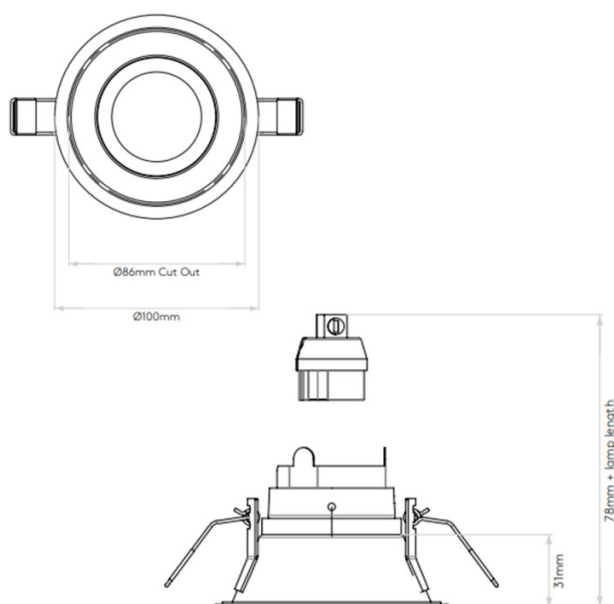

### PRODUCT SPECIFICATION

**Light Source:** 1 x Max 6W GU10 LED (Excluded)

**IP Code:** 65

**Dimming:** Dimmable via mains phase dimming.

**Dimensions:** Height: 7.8cm  
Fixture: Ø10cm  
Cutout: Ø8.6cm  
Recess Depth: 15cm