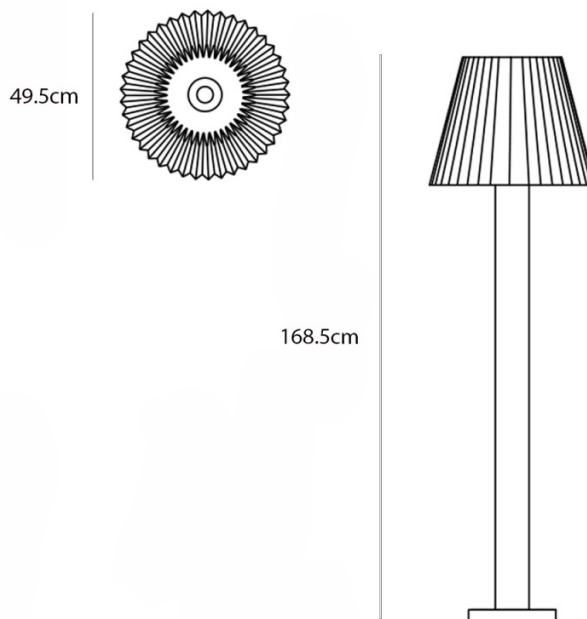

The Normann Copenhagen Cellu Floor Lamp was designed by Simon Legald in 2023, it is a meticulously crafted light that combines durability and style. Made from a high-quality PVC material, the shade is known for its stability and strength. Its lampshade is positioned on a sturdy powder-coated aluminium column, providing the necessary support for it to stay in place. The circular-shaped base has a sleek and contemporary look that enhances the overall aesthetics of the lamp.

PRODUCT SPECIFICATION

Light Source: 1 x Max 8W E27 LED (excluded)

IP Code: 20

Dimming: In-line on/off switch on cable.

Dimensions: Ø49.5cm
Height: 168.5cm
Cable Length: 200cm

For all sales and technical enquiries, please contact: