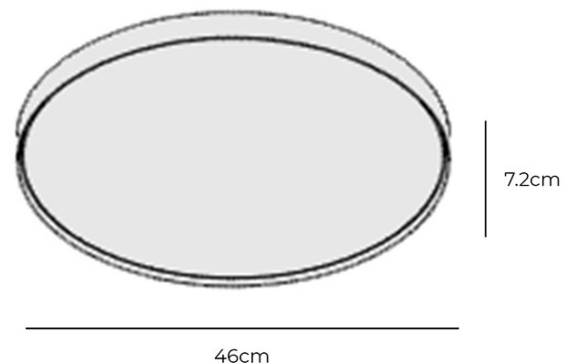

Aurora LED Ceiling / Wall Light's structure is provided with a diameter of 46cm. Aurora boasts a clear PMMA shade, which allows for even dispersion of warm white light, making this light appropriate for both domestic and corporate settings, such as restaurants.