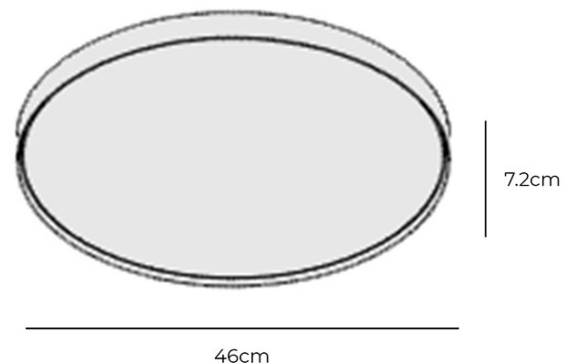

Daide Groppi Aurora LED Ceiling / Wall Light

Daide Groppi designed the Aurora LED Ceiling / Wall Light to perfectly represent diffused light. Against a plain dark wall, Aurora resembles a full moon in the night sky, emitting a cast on surrounding surfaces. The versatile disc-shaped light can be mounted on both ceilings and walls, alone or in a cluster, for an eye-catching visual effect. Thanks to the sleek and minimal aesthetic of Groppi's design, the Aurora can swiftly acclimate to nearly any modern decor.

Aurora LED Ceiling / Wall Light's structure is provided with a diameter of 46cm. Aurora boasts a clear PMMA shade, which allows for even dispersion of warm white light, making this light appropriate for both domestic and corporate settings, such as restaurants.

PRODUCT SPECIFICATION

- Light Source:** 28W, 3000K, 2700 Lumens
- IP Code:** 20
- Dimming:** Dimmable via 1-10V/Dali/Push to make dimming systems. Please consult your electrician, additional wiring may be required.
- Dimensions:** Ø46cm
Depth: 2.7cm