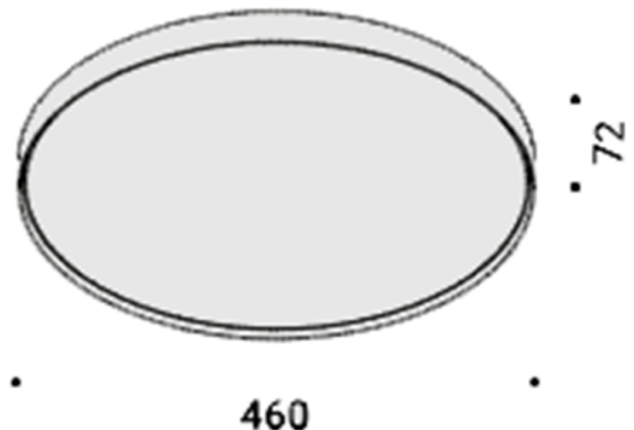

Aurora LED Ceiling / Wall Light's structure is available in three minimalistic colourways: black, white and copper oxide and has a diameter of Ø 46cm. Aurora boasts a clear PMMA shade which allows for even dispersion of warm white light, making this light appropriate for both domestic and corporate settings such as restaurants.

## PRODUCT SPECIFICATION

<b>Light Source:</b>	28W, 3000K, 2700 Lumens
<b>IP Code:</b>	20
<b>Dimming:</b>	Dimmable via 1-10V/Dali/Push to make dimming systems. Please consult your electrician, additional wiring may be required.
<b>Dimensions:</b>	Diameter: Ø 46cm Depth: 2.7cm