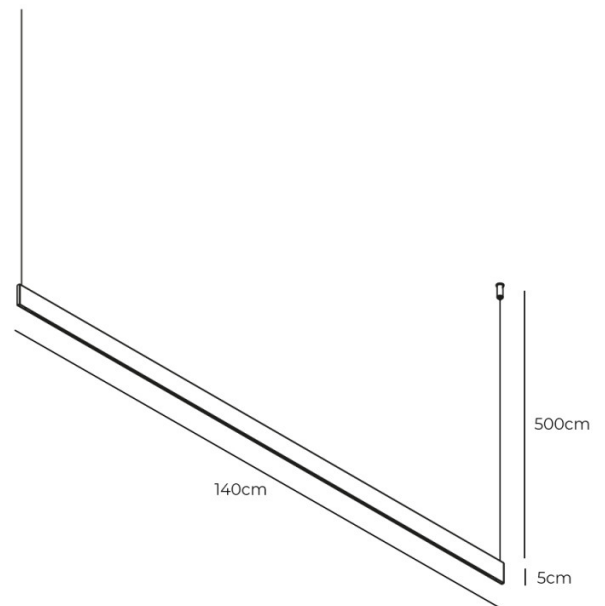

davide groppi

Davide Groppi Sottile LED Suspension

LA10955

SOURCE: <https://www.davidvillagelighting.co.uk/product/Davide-Groppi-Sottile-LED-Suspension/10001650>

PRODUCT DESCRIPTION

Designer: Davide Groppi

Davide Groppi Sottile LED Suspension

The Davide Groppi Sottile Suspension is a pure depiction of illumination, described as a blade of light. The structure is a mere 7mm thick and suspended from nylon cables. Sottile produces an essential LED downlight that is evenly spread along the length of the silhouette, making it perfect for above kitchen islands, dining tables, workspaces, and reception desks. Thanks to the sleek and minimal black finish, the Sottile can swiftly adapt to almost any contemporary interior, whilst the light emission produces a dramatic effect.

The Sottile Suspension is provided with a singular downlight as standard, but can also be supplied as a dual emission luminaire, providing a unique feature in your space and a more overall glow. Similarly, this design also allows you to choose between two colour temperatures, depending on what your space requires - either a 2700K (warm white) output or 3000K (warmest white).

PRODUCT SPECIFICATION

Light	2700K: 22W, 2700K, 1692 Lumens
Source:	3000K: 22W, 3000K, 1855 Lumens
IP Code:	20
Dimming:	Dimmable via 1-10V/Dali/Push to make/TRIAC dimming systems. Please consult your electrician; additional wiring may be required.
Dimensions:	Width: 140cm Shade Height: 5cm Drop Height: 500cm