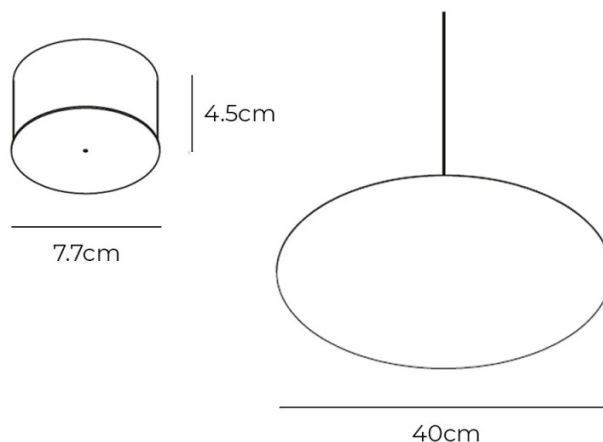

PRODUCT SPECIFICATION

Light Source: 2700K: 18W, 2700K, 1435 Lumens
3000K: 18W, 3000K, 1478 Lumens

IP Code: 20

Dimming: Dimmable via Triac Dimming.

Dimensions: Shade: Ø40cm
Cable Length: 250cm
Ceiling Rose: Ø7.7cm