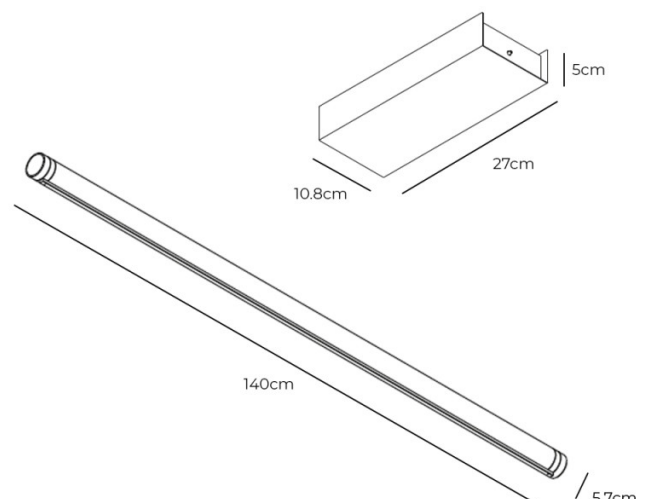

The Davide Groppi Magia is a horizontal suspension light that allows the user to personalise the silhouette by displaying individual or multiple tubes suspended one above the other. Magia consists of tubular shades housing an LED light source and suspended by thin, almost invisible wires. This suspension can be displayed with one light source, or you can build a unique configuration consisting of numerous tubes stacked above each other at regular intervals.

The Davide Groppi Magia offers numerous canopy options, including a standard ceiling canopy or a recessed version. This product can also be supplied with a colour temperature of either 2700K or 3000K.

PRODUCT SPECIFICATION

Light Source: 2700K: 19W, 2700K, 1272 Lumens
2700K: 19W, 3000K, 1312 Lumens

IP Code: 20

Dimming: Dimmable via Triac Dimming.

Dimensions: Width: 140cm
Cable Length: 600cm
Ceiling Canopy: 27cm x 10.8cm