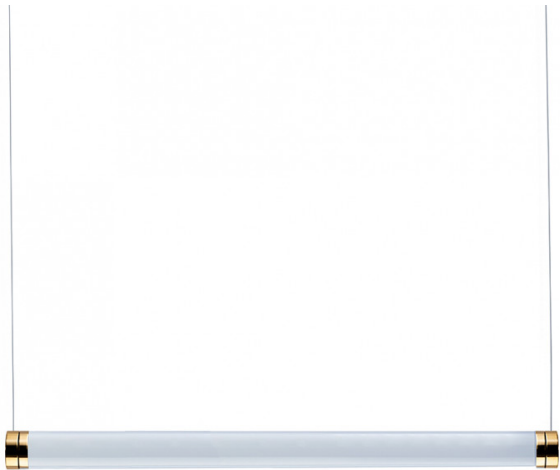

davide groppi

Davide Groppi Magia LED Suspension

LA10952

SOURCE: <https://www.davidvillagelighting.co.uk/product/Davide-Groppi-Magia-LED-Suspension/10001639>

PRODUCT DESCRIPTION

Designer: Davide Groppi

Davide Groppi Magia LED Suspension Light

The Davide Groppi Magia is a horizontal suspension light that allows the user to personalise the silhouette by displaying individual or multiple tubes suspended one above the other. Magia consists of tubular shades housing an LED light source and suspended by thin, almost invisible wires. This suspension can be displayed with one light source, or you can build a unique configuration consisting of numerous tubes stacked above each other at regular intervals.

The tubed shade of the Davide Groppi can also be easily rotated to provide either direct or indirect illumination, depending on which direction you wish the illumination to face. For this reason, the Magia LED Suspension is a sleek lighting solution for above dining tables and kitchen islands in residential properties or a unique way to illuminate communal workspaces or reception desks in commercial areas. For larger configurations, the Magia Suspension can also be a striking addition to stairwells and entryways.

The Davide Groppi Magia offers numerous canopy options, including a standard ceiling canopy or a recessed version. This product can also be supplied with a colour temperature of either 2700K or 3000K.