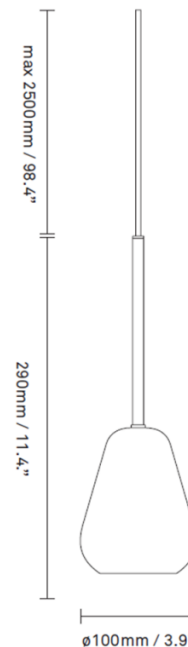

NUURA

Nuura Anoli Spot Pendant

LA10519/P

SOURCE: <https://www.davidvillagelighting.co.uk/product/Nuura-Anoli-Spot-Pendant/10001637>

PRODUCT DESCRIPTION

Designer: Sofie Refer

Nuura Anoli Spot Pendant

Nuura Anoli Spot Pendant was designed by Sofie Refer, a Danish lighting designer who studied at the Royal Danish Academy of Fine Arts Schools of Architecture, Design and Conservation. Anoli Spot Pendant was designed to maximise space and minimise shadows, allowing illumination where needed the most. Refer created this pendant to add a touch of sophistication and luxury in residential and commercial environments, hung alone or in a cluster above a table or kitchen island.

Nuura Anoli Spot Pendant is available in two colour choices: black and white with brass detailing. Both colours have a standard 250cm cable, in matching black for the black option or brass for the white option, suspended from a white ceiling canopy. For more information regarding the canopy colour, please [contact us](#).

PRODUCT SPECIFICATION

- Light Source:** 1X Max 10W, GU10 (Excluded)
- IP Code:** 20
- Dimming:** Dimmable via mains phase dimming
- Dimensions:** Cable: 250cm
Height: 29cm
Diameter: Ø 10cm

For all sales and technical enquiries, please contact: