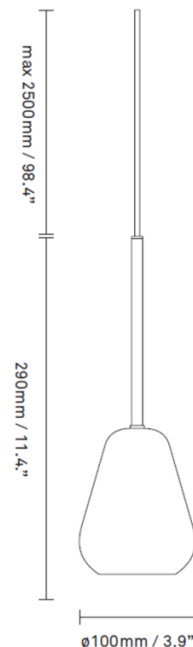

## PRODUCT SPECIFICATION

- Light Source:** 1X Max 10W, GU10 (Excluded)
- IP Code:** 20
- Dimming:** Dimmable via mains phase dimming
- Dimensions:** Cable: 250cm  
Height: 29cm  
Diameter: Ø 10cm

**For all sales and technical enquiries, please contact:**