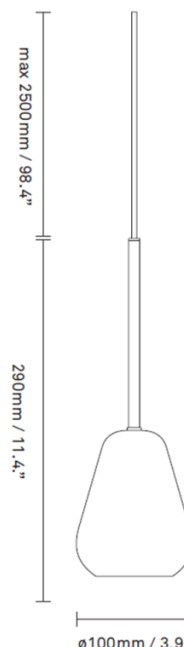

NUURA

Nuura Anoli Spot Pendant

LA10519/P

SOURCE: <https://www.davidvillagelighting.co.uk/product/Nuura-Anoli-Spot-Pendant/10001637>

PRODUCT DESCRIPTION

Designer: Sofie Refer

Nuura Anoli Spot Pendant

Nuura Anoli Spot Pendant was designed by Sofie Refer, a Danish lighting designer who studied at the Royal Danish Academy of Fine Arts Schools of Architecture, Design and Conservation. Anoli Spot Pendant was designed to maximise space and minimise shadows, allowing illumination where needed the most. Refer created this pendant to add a touch of sophistication and luxury in residential and commercial environments, hung alone or in a cluster above a table or kitchen island.

Nuura Anoli Spot Pendant is available in two colour choices: black and white with brass detailing. Both colours have a standard 250cm black cable suspended from a white ceiling canopy. For more information regarding the canopy colour, please [contact us](#).

PRODUCT SPECIFICATION

- Light Source:** 1X Max 10W, GU10 (Excluded)
- IP Code:** 20
- Dimming:** Dimmable via mains phase dimming
- Dimensions:** Cable: 250cm
Height: 29cm
Diameter: Ø 10cm

For all sales and technical enquiries, please contact: