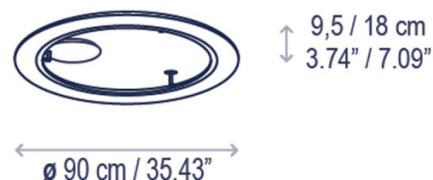

PRODUCT SPECIFICATION

- **Light Source:** 34W, 2700K, 4000 Lumens
- **IP Code:** 20
- **Dimming:** Dimmable via 1-10v dimming systems. Please consult your electrician, additional wiring may be required on-site.
- **Dimensions:** Ø90cm
  Depth: 18cm

*Plafón
*Ceiling