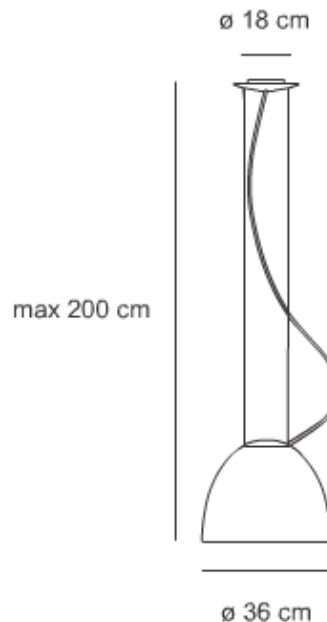

PRODUCT SPECIFICATION

- Light Source:** 30W, 2700K, 1287 lumens
- IP Code:** 20
- Dimming:** Dimmable with Push to make/switch dimming, dimmable using push to make switches. Please consult your electrician, additional wiring may be required on-site.
- Dimensions:** Ø36cm
Height: 28.5cm
Cable Length: 200cm