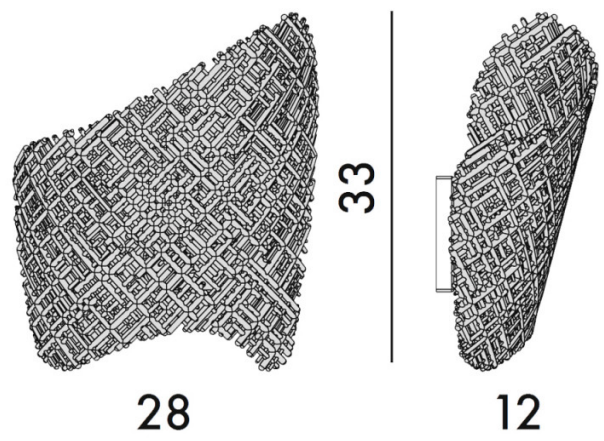

Kartell

Kartell Tea Wall Light

LA10745/W

SOURCE: <https://www.davidvillagelighting.co.uk/product/Kartell-Tea-Wall-Light/10001577>

PRODUCT DESCRIPTION

Designer: Ferruccio Laviani

Kartell Tea Wall Light

The Kartell Tea Wall Light is an abstract lighting solution, crafted from recycled ABS, although it appears to be crafted from ceramic. With this wall light, they have proven that it is possible to utilise modern-day sustainable materials to achieve a natural and fragile look. This results in Tea not only being durable and authentic but also eco-friendly. A perfect combination of functionality and sustainability.

Designed by Ferruccio Laviani, the shade aims to resemble a hand encapsulating the light source, with the illumination escaping through the irregular patterns that define it in a chiaroscuro effect, resulting in a creative play of shadows across your wall. The Tea Applique allows you to choose between four natural finish options, each providing a warm and inviting ambient glow. This makes the Kartell Tea Wall Light perfect for living areas, bedrooms, reading nooks and dining rooms. Tea by Kartell can not only blend into any modern interior but enhance it.

PRODUCT SPECIFICATION

- Light Source:** 1 x Max 7W G9 LED Non-Dimmable (included)
- IP Code:** 20
- Dimming:** Dimmable via mains phase dimming (when using a Dimmable bulb).
- Dimensions:** Width: 28cm
Height: 33cm
Depth: 12cm