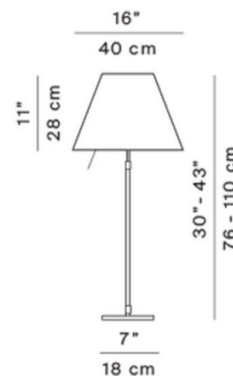

The Luceplan Costanza Telescopic Table Lamp is a perfect combination of modern technology and classic design. This light is easily height adjustable and comes complete with a telescopic stem adjusting between 76cm - 110cm, meaning you can personalise it based on the needs of your space. The Costanza Telescopic also hosts an integrated dimmer in the form of a rod, easily accessible underneath the shade, that grants you with four different lighting levels - this enables you to adjust the intensity of light according to your own needs. This lamp is perfect for next to your sofa as a reading light, on your desk as a soft working light or even in your bedroom for an atmospheric mood light.

PRODUCT SPECIFICATION

- Light Source:** 1 x Max 105W E27 (excluded)
- IP Code:** 20
- Dimming:** Integrated touch dimmer included on product.
- Dimensions:** Shade: Ø40cm
Shade Height: 28cm
Height: 76-110cm
Base: 18 x 18cm