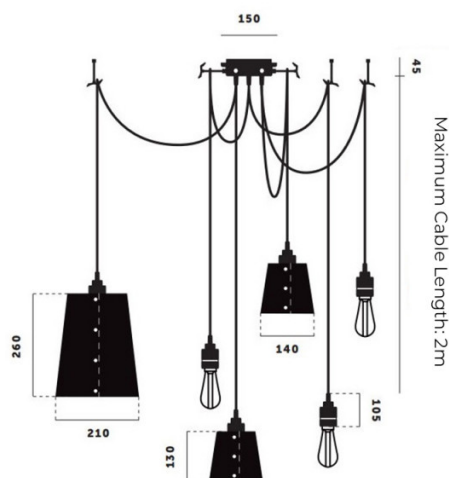

Please Note: The Buster + Punch Hooked Mixed Chandelier comes with 3x ex display Smoke bulbs and 3x ex display Crystal bulbs free of charge.

PRODUCT SPECIFICATION

Light Source: Included: 3 x Max 5W E27 LED
Included: 3 x Max 40W E27

IP Code: 20

Dimming: Dimmable via mains phase dimming.

Dimensions: **Small shade:**
Height: 13cm
Width: 14cm

Large shade:
Height: 26cm
Width: 21cm

Bulb Holder: 10.5cm
Maximum Cable Length: 200cm
Ceiling rose: 15cm