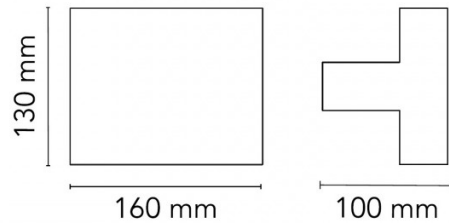

The geometric shape of the Tight Light LED light brings balance to the wall and makes the design pleasing to the eye. The wall lamp provides a direct and indirect light output with an integrated LED light source.

## PRODUCT SPECIFICATION

**Light Source:** 2 x 10W, 3000K, 1989 Lumens

**IP Code:** 20

**Dimming:** Non-dimmable.

**Dimensions:** Width: 16cm  
Height: 13cm  
Depth: 10cm

**For all sales and technical enquiries, please contact:**