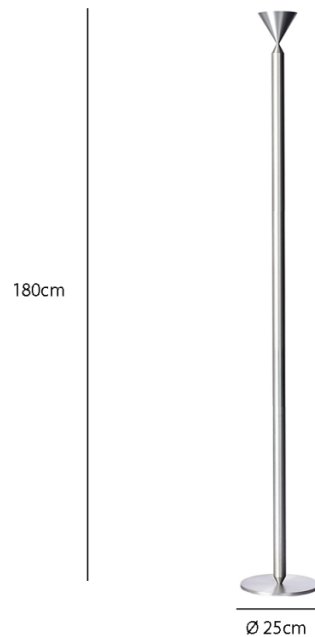

Apollo 180 is a Floor Lamp which has been made from a solid piece of machine-turned brass or aluminium. Its conical-shaped shade balances on the top of the aluminium stem like a spinning gyro. Pholc Apollo 180 Floor Lamp is also available as a pendant lamp in multiple colours, that can be used singularly or hanging in various heights as a group constellation. The iconic Apollo collection was awarded Lamp of the Year by Plaza Interiör in 2018. [Pholc Apollo collection](#) consists of two different shaped pendants, a wall light and a floor lamp.

## PRODUCT SPECIFICATION

**Light Source:** 1x Max 7W, GU10 (Excluded)

**IP Code:** 20

**Dimming:** In line on off switch on cable

**Dimensions:** Height: 180cm  
Diameter: Ø 25cm

**For all sales and technical enquiries, please contact:**