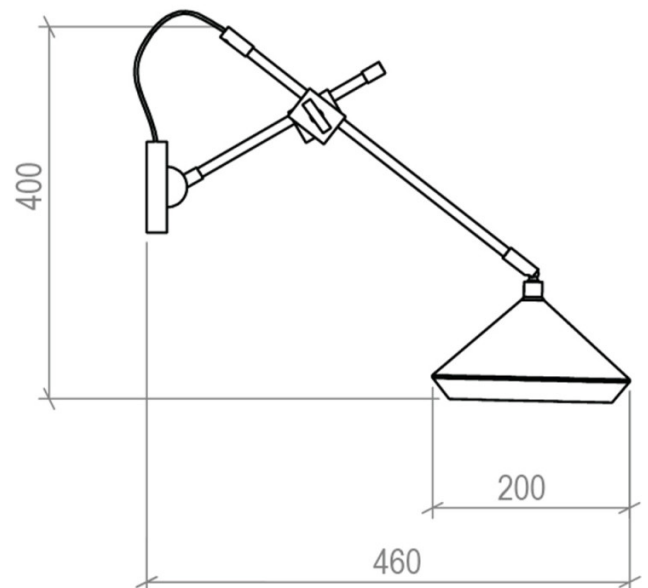

The Bert Frank Shear Wall Light is crafted from brass and turned metal, providing the option between a black or white shade with warm brass details. A brushed finish on the inner shade produces a soft, warm light, which can be easily dimmed to suit your preferred ambience - whilst the adjustable arms allow you to personalise the height, reach and angle of the wall lamp.

**The Shear Floor Lamp can also be provided with a satin nickel or dark bronze structure, please [contact us](#) for more information and pricing.**

## PRODUCT SPECIFICATION

**Light Source:** 1 x Max 3W G9 LED (included)

**IP Code:** 20

**Dimming:** Dimmable via mains phase dimming.

**Dimensions:** Shade: Ø20cm  
Height: 40cm  
Depth: 46cm  
Wall Mount: Ø9cm