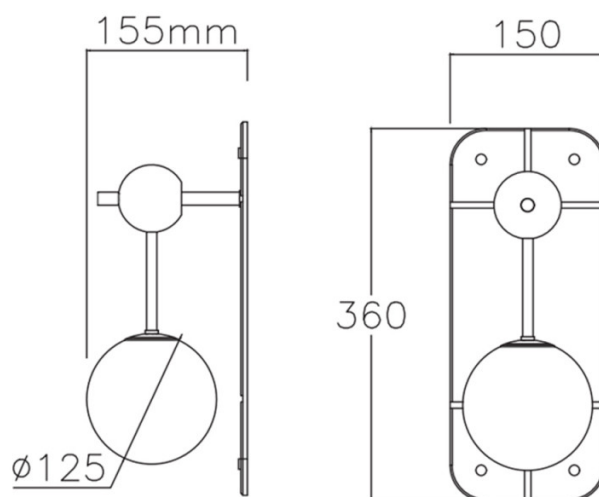

For all sales and technical enquiries, please contact:

+44 (0)114 263 4266

info@davidvillagelighting.co.uk

www.davidvillagelighting.co.uk