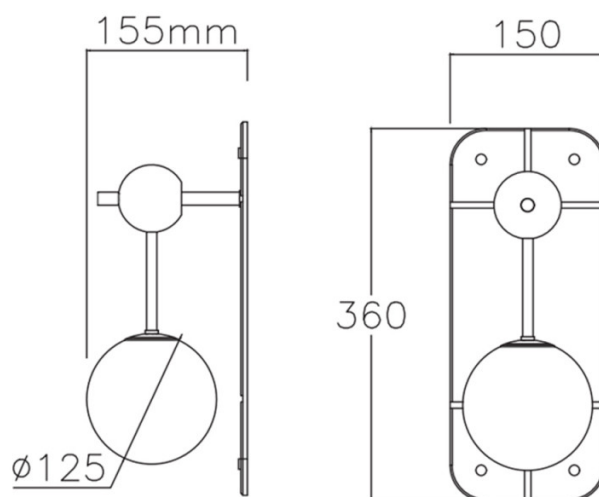

The IP44 rating ensures that the Rift Wall Light can be used in wet spaces such as bathrooms, providing a calming illumination in early mornings and late nights to help you ease into the day or unwind in the evenings. Handcrafted in the UK, this wall light can suit almost any contemporary interior and can be used singularly or in pairs on either side of a bathroom sink or mirror.

## PRODUCT SPECIFICATION

**Light Source:** 1 x Max 3W G9 LED (included)

**IP Code:** 44

**Dimming:** Dimmable via mains phase dimming.

**Dimensions:** Height: 36cm  
Width: 15cm  
Depth: 15.5cm

**For all sales and technical enquiries, please contact:**