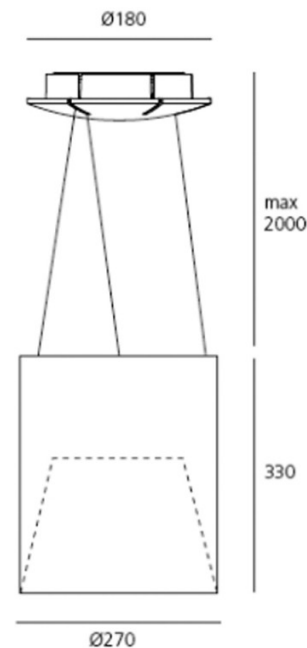

CLEARANCE
OFFERS

LA10917/CLEARANCE

Artemide Tagora 270 LED Suspension CLEARANCE EX- DISPLAY

SOURCE: <https://www.davidvillagelighting.co.uk/product/Artemide-Tagora-270-LED-Suspension-CLEARANCE-EX-DISPLAY/10001467>

PRODUCT DESCRIPTION

Artemide Tagora 270 LED Suspension

**Ex-Display, boxed in non-original packaging.
Some signs of wear and tear, see images for exact condition.
1 x Black/Blue available.**

The Artemide Tagora Suspension 270 LED is a cylindrical lighting solution, featuring a black aluminium body and a blue interior. It produces a functional ambient downlight that can be easily dimmed to personalise the ambience. It can adjust to a range of contemporary interiors and is excellent for use above kitchen islands, dining tables and stairwells.

Please Note: The Artemide Tagora Suspension has a reduced drop height of approximately 180cm.

PRODUCT SPECIFICATION

- Light Source:** 34W, 3000K, 1636 Lumens
- IP Code:** 20
- Dimming:** Dimmable via Dali dimming systems. Please consult your electrician, additional wiring may be required on-site.
- Dimensions:** Shade: Ø27cm
Shade Height: 33cm
Maximum Drop Height: 200cm
Ceiling Canopy: Ø18cm