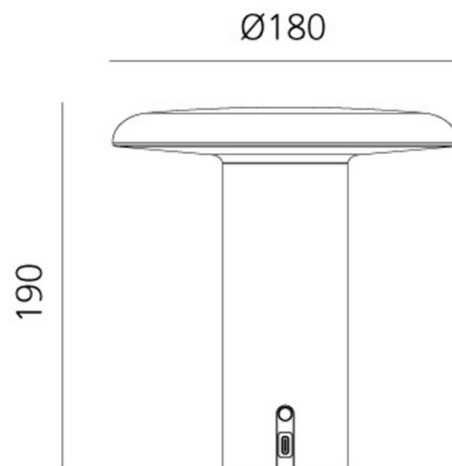

## PRODUCT SPECIFICATION

**Light Source:** 2.4W, 3000K, 145 lumens

**IP Code:** 20

**Dimming:** Integrated dimmer on the product.

**Dimensions:** Shade: Ø18cm  
Height: 19.1cm  
Base: Ø6.5cm  
Charger Cable Length: 75cm