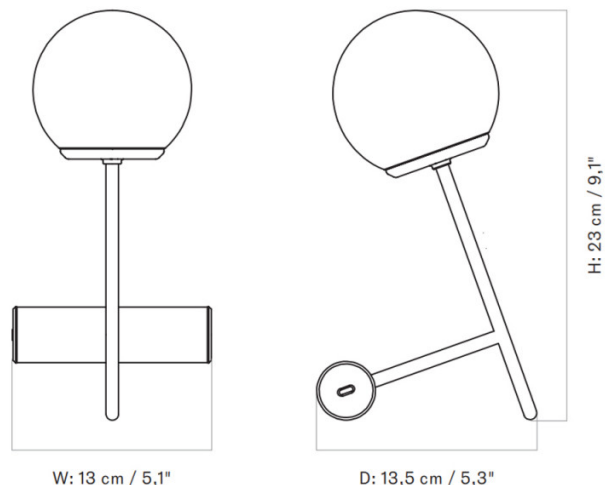

Dimming: Integrated on/off switch on the product.

Dimensions: Height: 23cm
Width: 13cm
Depth: 13.5cm
Charging Cable Length: 70cm

For all sales and technical enquiries, please contact:

+44 (0)114 263 4266