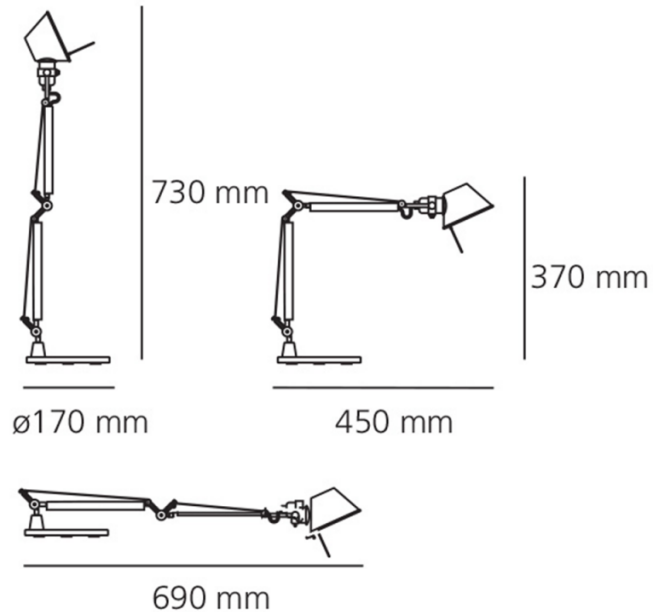

PRODUCT SPECIFICATION

Light Source: 1X Max 5W, E14 LED (Excluded)

IP Code: 20

Dimming: In line on/off switch on cable

Dimensions: Max Extension Height: 73cm  
Max Extension Length: 69cm  
Base Diameter: 17cm  
Height: 37cm  
Length: 45cm