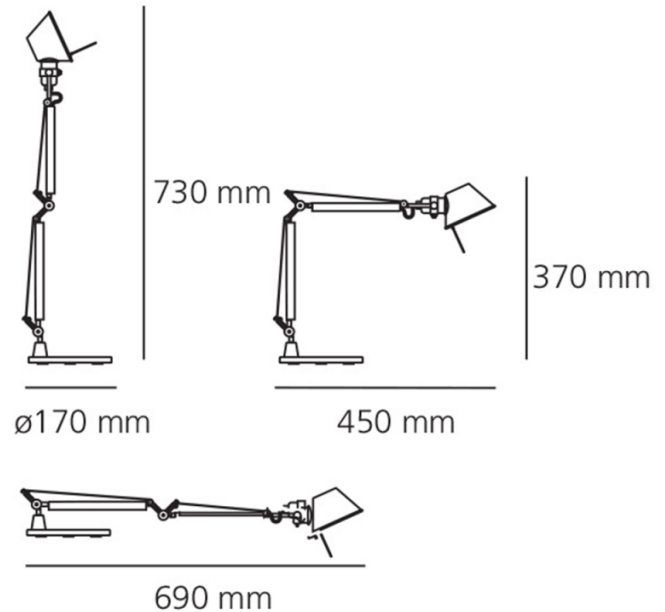

PRODUCT SPECIFICATION

Light Source: 1X Max 5W, E14 LED (Excluded)

IP Code: 20

Dimming: In line on/off switch on cable

Dimensions: Max Extension Height: 73cm
Max Extension Length: 69cm
Base Diameter: 17cm
Height: 37cm
Length: 45cm