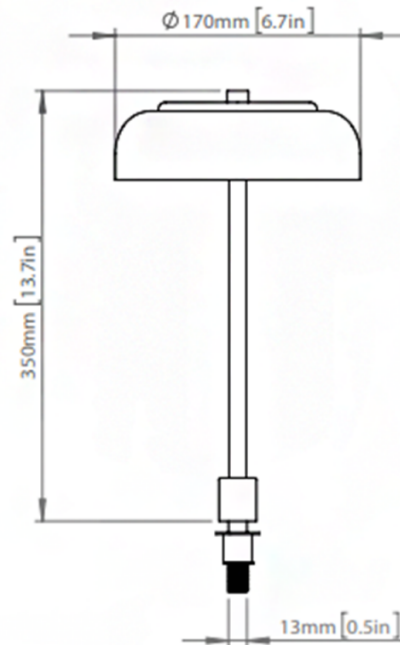

PRODUCT SPECIFICATION

Light Source: 6W, 2700K, 460 Lumens

IP Code: 20

Dimming: In line dimmer switch on cable

Dimensions: Small

Diameter: ø 17cm

Height: 30cm

Cable: 240cm

Medium

Diameter: ø 23cm

Height: 42.6cm

Cable: 180cm

For all sales and technical enquiries, please contact:

+44 (0)114 263 4266

info@davidvillagelighting.co.uk

www.davidvillagelighting.co.uk