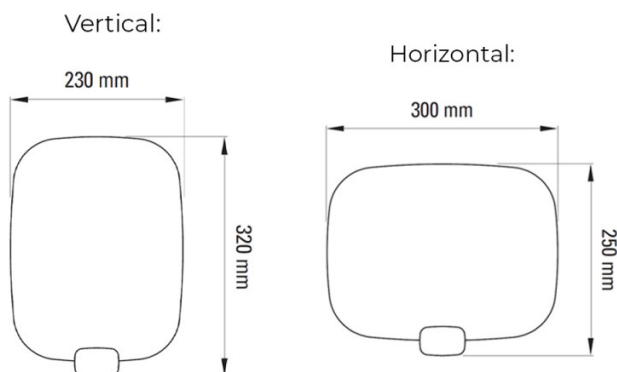

## PRODUCT SPECIFICATION

**Light Source:** 15W, 2700K, 1430 Lumens

**IP Code:** 44

**Dimming:** Dimmable via Triac dimming.

**Dimensions: Vertical:**  
Height: 32cm  
Width: 23cm

**Horizontal:**  
Height: 25cm  
Width: 30cm