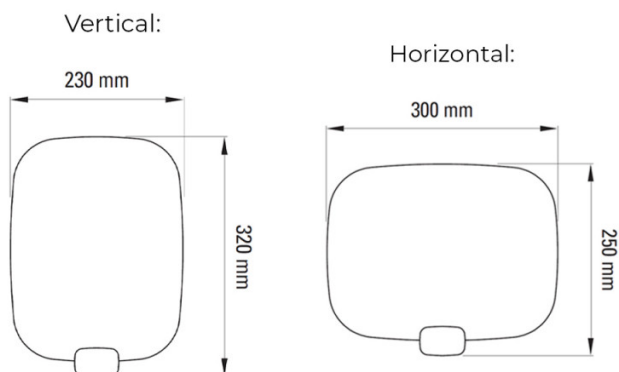

## PRODUCT SPECIFICATION

**Light Source:** 15W, 2700K, 1430 Lumens

**IP Code:** 44

**Dimming:** Dimmable via Triac dimming.

**Dimensions: Vertical:**  
Height: 32cm  
Width: 23cm

**Horizontal:**  
Height: 25cm  
Width: 30cm