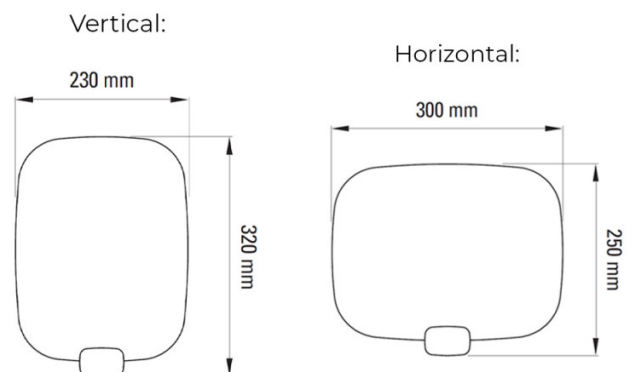

PRODUCT SPECIFICATION

Light Source: 15W, 2700K, 1430 Lumens

IP Code: 44

Dimming: Dimmable via Triac dimming.

Dimensions: Vertical:
Height: 32cm
Width: 23cm

Horizontal:
Height: 25cm
Width: 30cm

For all sales and technical enquiries, please contact: