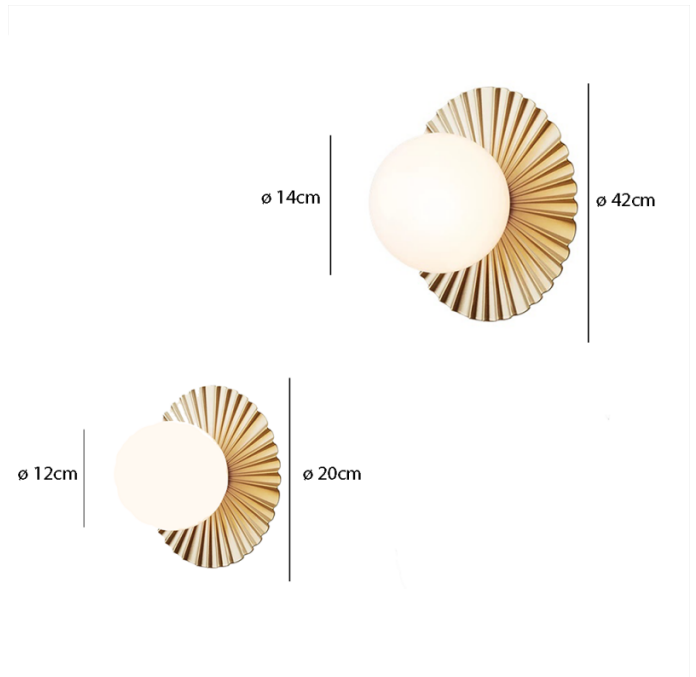

Nuura Liila Muuse Wall/Ceiling Light was designed by Sofie Refer as an extension of the Liila collection. Liila Muuse is a semi-flush-mounted wall light which references Tivoli, an old amusement park in Copenhagen. A crimped round-edged disc, on which an opal glass shade sits, has been designed so that the centred light source reflects outwards. The wavy edges of the discrete association with classical ceiling medallions in older buildings.

Liila Muuse Wall/Ceiling Light is available in small or medium size and two colour ways: white and brass. These classical wall/ceiling lights can be featured in both commercial and residential settings. In a pair, they could be used as elegant bedside lamps which makes this wall lamp both practical as well as decorative or embellish hallways with Liila Muuse and allow the opal white glass sphere to gently diffuse the light across the wall.

PRODUCT SPECIFICATION

Light Source: 1 X Max 7W LED G9 (Excluded)

IP Code: 44

Dimming: Dimmable via mains phase dimming

Dimensions: Small

Reflector diameter: \varnothing 20cm

Glass diameter: \varnothing 12cm

Medium

Reflector diameter: \varnothing 42cm

Glass diameter: \varnothing 14cm

For all sales and technical enquiries, please contact:

+44 (0)114 263 4266

info@davidvillagelighting.co.uk

www.davidvillagelighting.co.uk